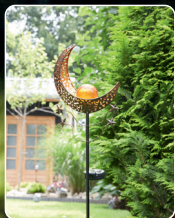

SOLAR
MANDALA MOON ORANGE

Safe, easy 
SOLAR

© Luxform Global BV The Netherlands

SOLAR
MANDALA MOON ORANGE

Art.no 25132

8 719099 251324

C1

C7